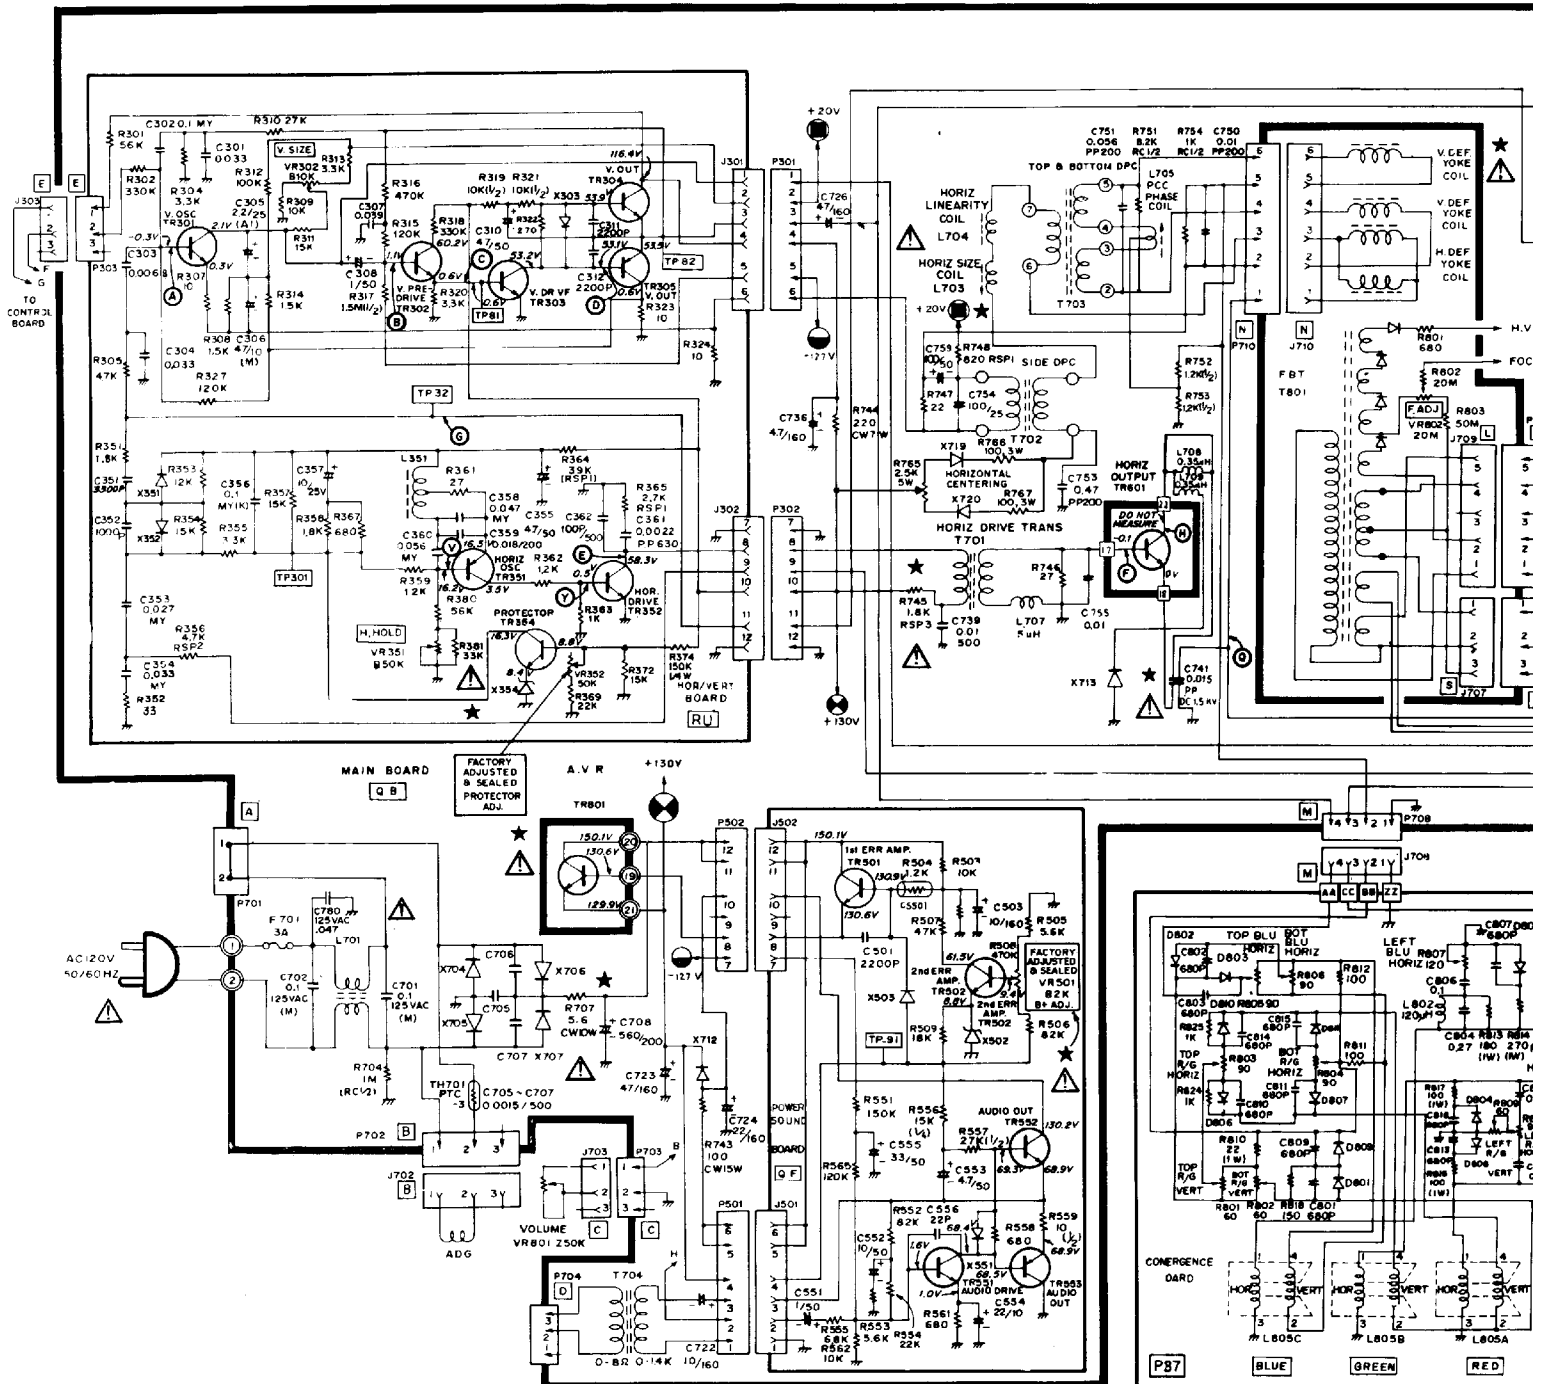

WELLS-GARDNER MONITOR SCHEMATIC
MONITOR SCHEMATIC PART NO. 105-00087-A00

WELLS-GARDNER MONITOR SCHEMATIC
 MONITOR SCHEMATIC PART NO. 1051-00087-A01