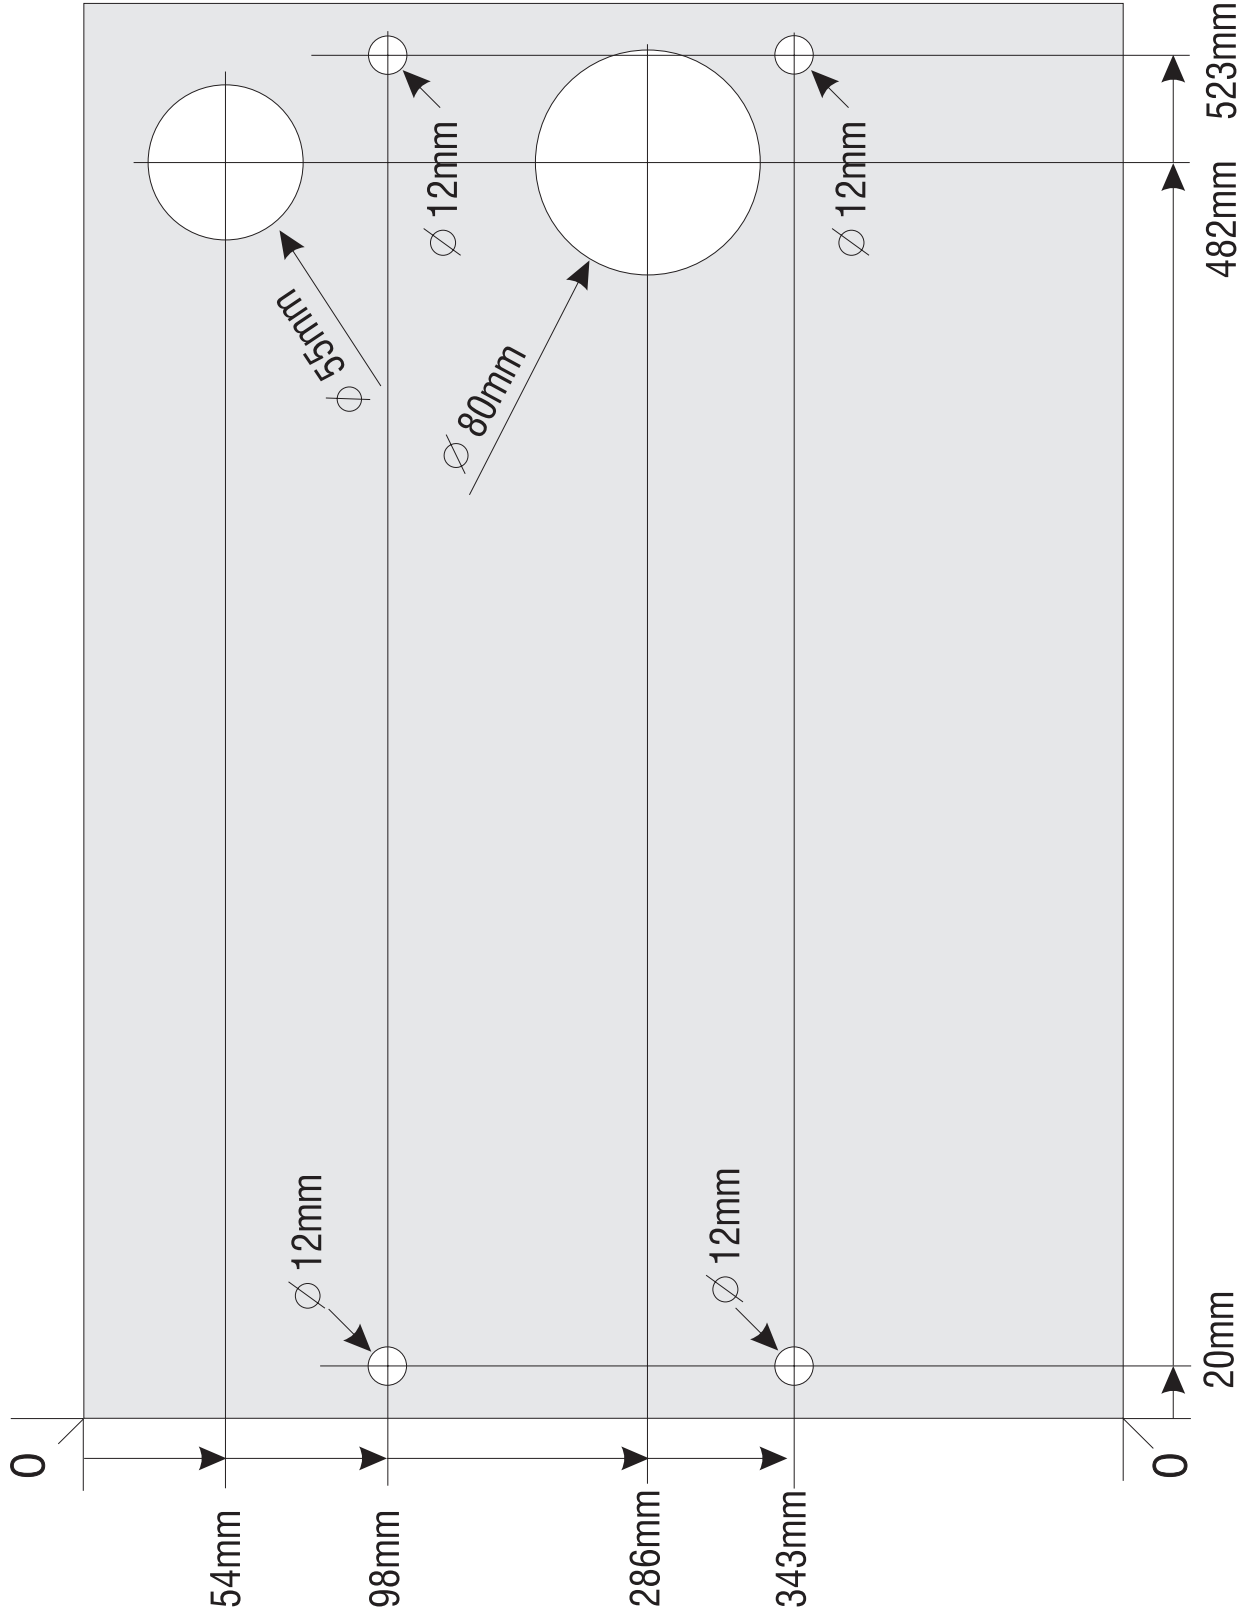

Footprint WBC Cabinet

Footprint