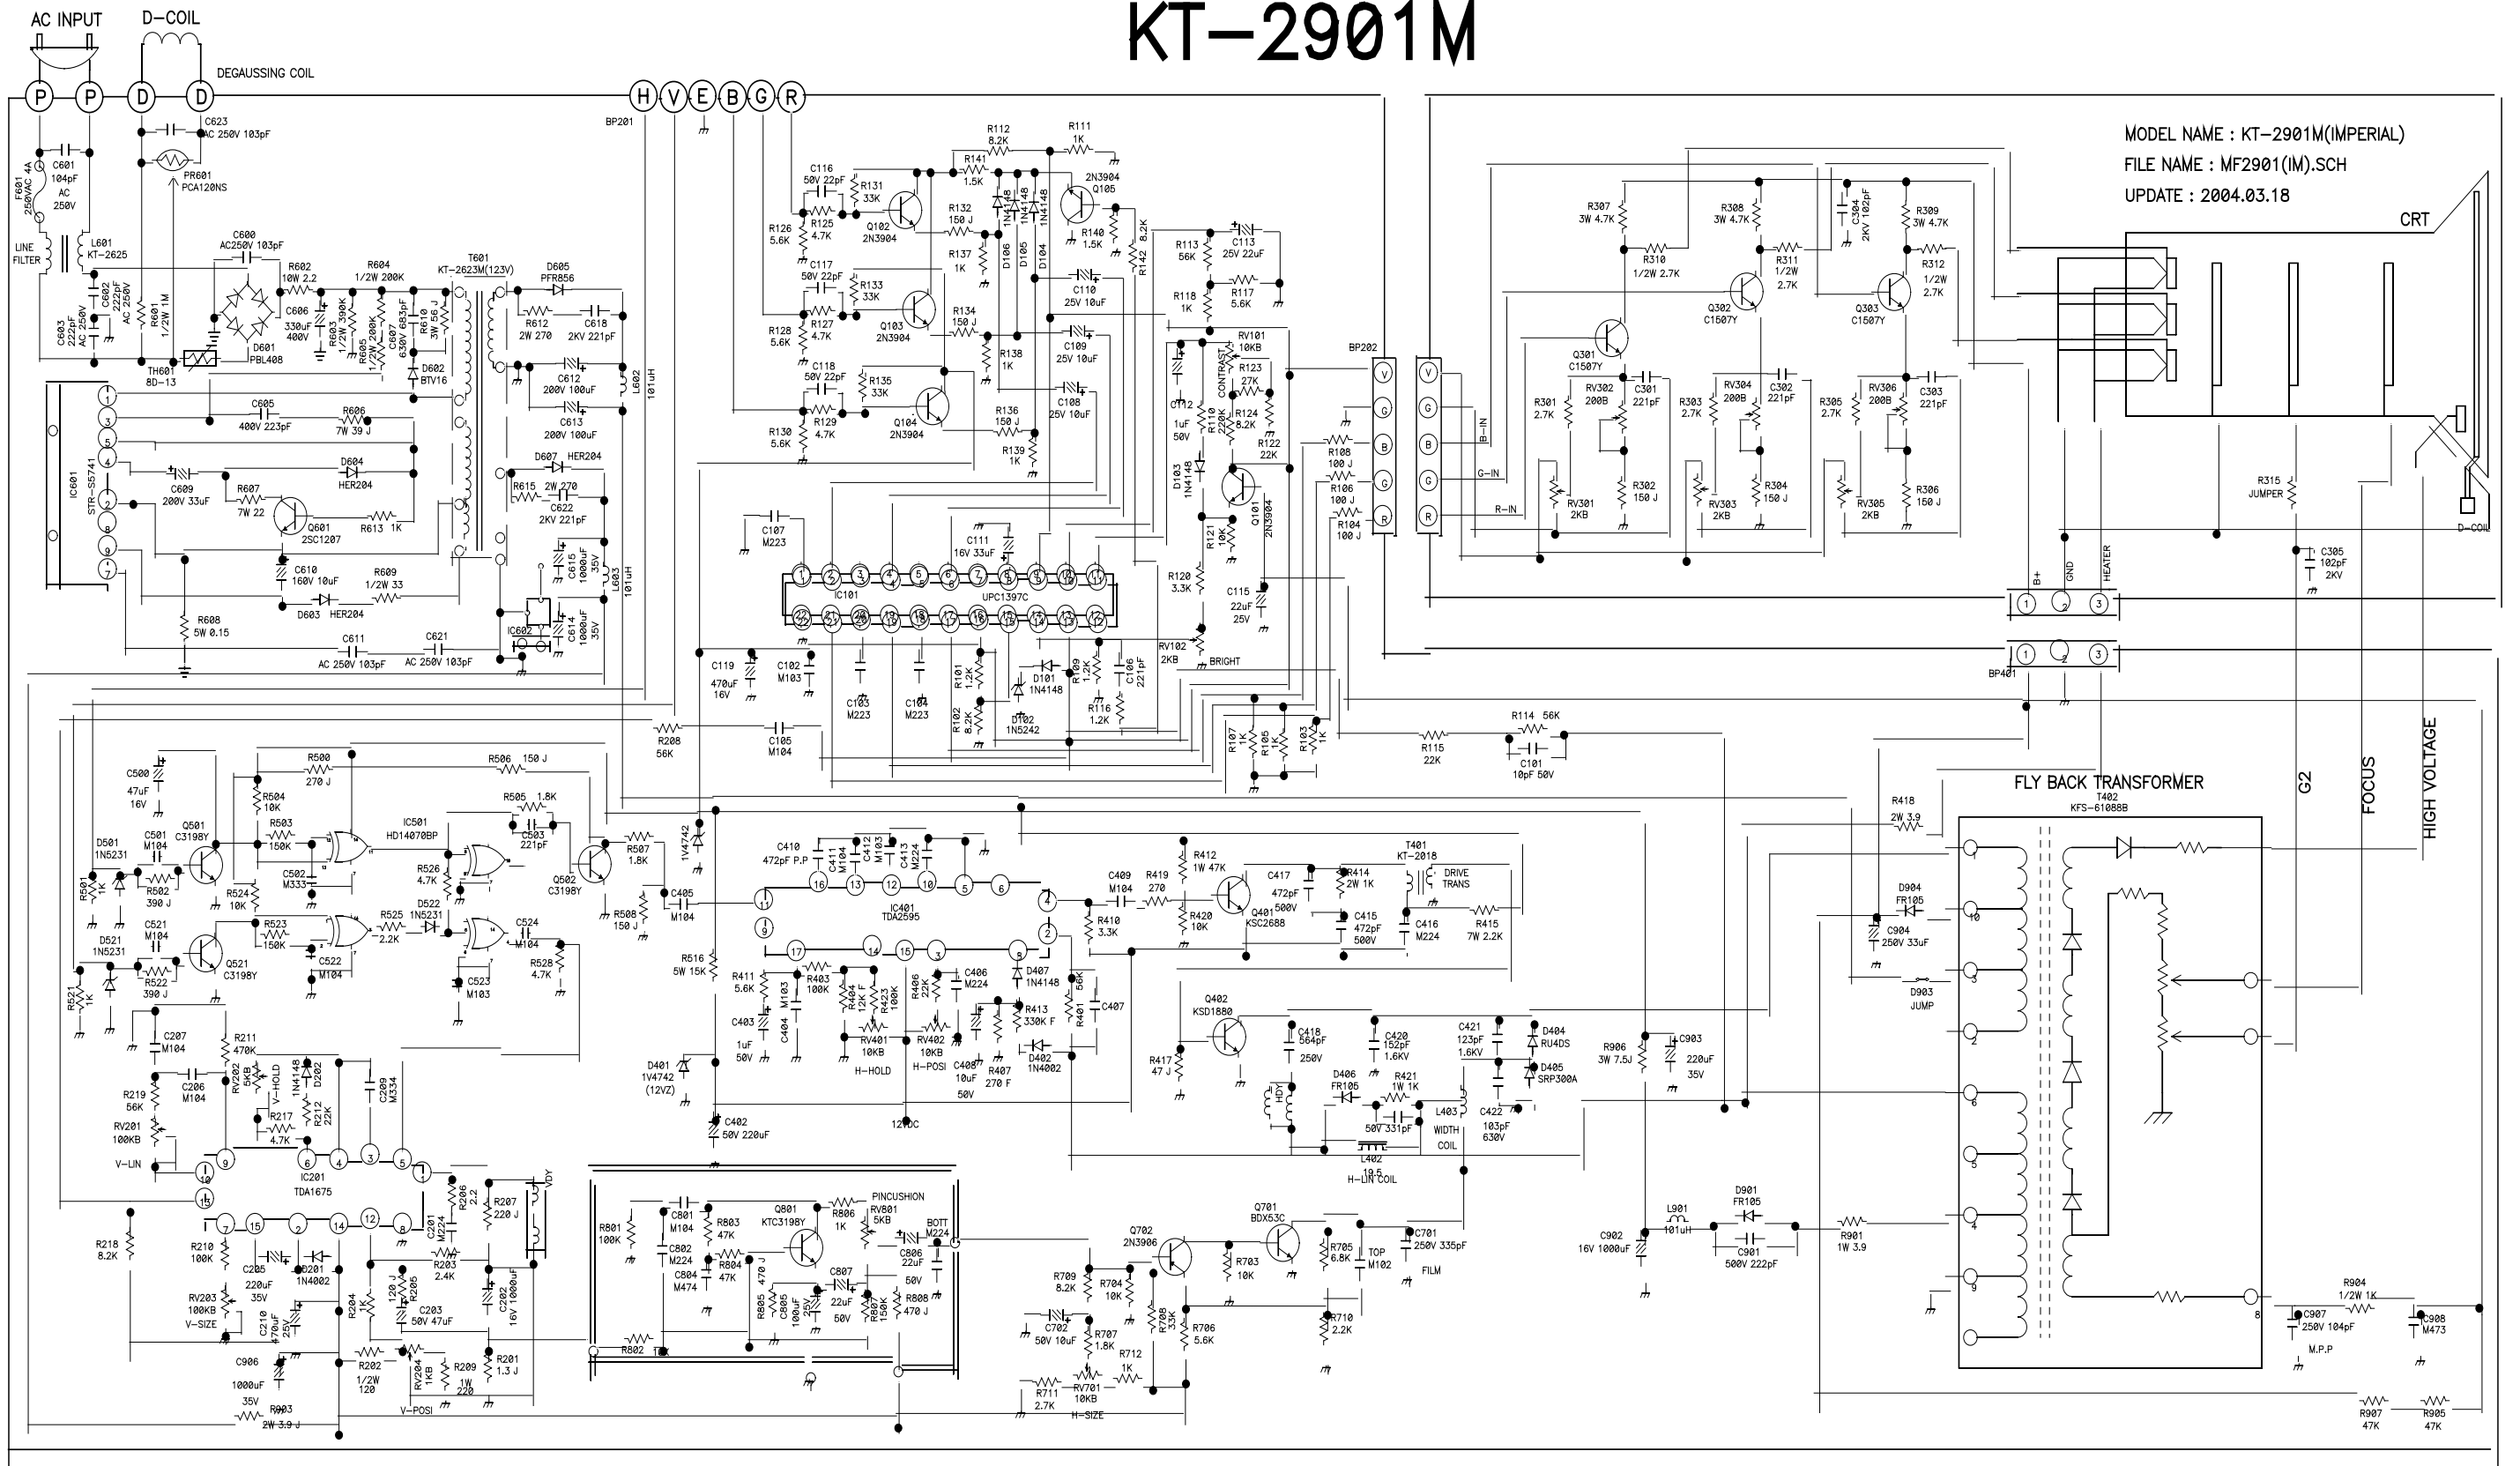

KT-2901M

MODEL NAME : KT-2901M(IMPERIAL)
FILE NAME : MF2901(M).SCH
UPDATE : 2004.03.18

FLY BACK TRANSFORMER
T402
KFS-61088B

G2
FOCUS
HIGH VOLTAGE